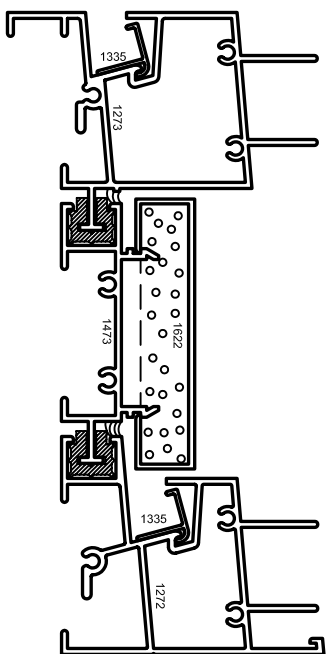

Aluminum Windows

Mon-Ray, Inc.  
Phone: (800) 544-3646  
Fax: (763) 546-8977  
www.monray.com

HEAD  
BALANCE TOP  
& BOTTOM SASH

HEAD  
BALANCE BOTTOM  
SASH ONLY

OPTIONAL  
SILL

OPTIONAL  
SILL

FULL SCALE (11 x 17)

HALF SCALE (8-1/2 x 11)

**DeVAC MODEL 660-AL**  
FRAME SILL & BAL HEAD

VERTICAL SLIDER (DH)  
W/ ACOUSTIC LINER

OPTIONAL  
DETAILS

OPTIONAL GLAZING THICKNESS: 3/16" & 1/4"

DRAWING  
DV-660-AL-002