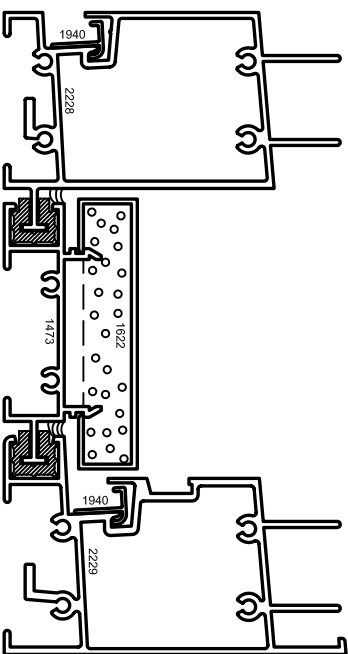

Aluminum Windows

Mon-Ray, Inc.  
Phone: (800) 544-3646  
Fax: (763) 546-8977  
www.monray.com

HEAD  
BALANCE TOP  
& BOTTOM SASH

HEAD  
BALANCE BOTTOM  
SASH ONLY

OPTIONAL  
SILL

OPTIONAL  
SILL

FULL SCALE (11 x 17)

HALF SCALE (8-1/2 x 11)

**DeVAC MODEL 660-AL**  
FRAME SILL & BAL HEAD

VERTICAL SLIDER (DH)  
W/ ACOUSTIC LINER

OPTIONAL  
DETAILS

OPTIONAL GLAZING THICKNESS: 3/16" & 1/4"

DRAWING  
DV-660-AL-002