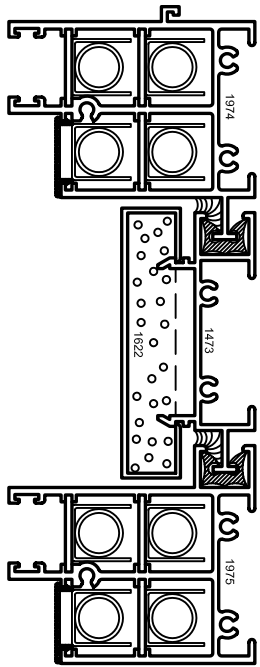

Aluminum Windows

Mon-Ray, Inc.  
Phone: (800) 544-3646  
Fax: (763) 546-8977  
www.monray.com

HEAD  
BALANCE TOP  
& BOTTOM SASH

HEAD  
BALANCE BOTTOM  
SASH ONLY

OPTIONAL  
SILL

OPTIONAL  
SILL

FULL SCALE (11 x 17)

HALF SCALE (8-1/2 x 11)

**DeVAC MODEL 660-AL**  
FRAME SILL & BAL HEAD

VERTICAL SLIDER (DH)  
W/ ACOUSTIC LINER

OPTIONAL  
DETAILS

OPTIONAL GLAZING THICKNESS: 3/16" & 1/4"

DRAWING  
DV-660-AL-002