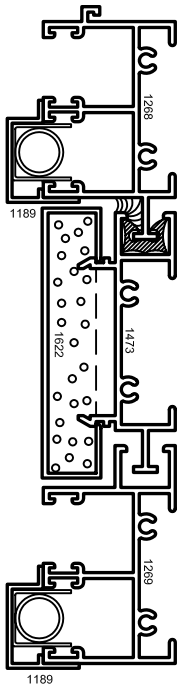

Aluminum Windows

Mon-Ray, Inc.  
Phone: (800) 544-3646  
Fax: (763) 546-8977  
www.monray.com

HEAD  
BALANCE TOP  
& BOTTOM SASH

HEAD  
BALANCE BOTTOM  
SASH ONLY

OPTIONAL  
SILL

OPTIONAL  
SILL

FULL SCALE (11 x 17)

HALF SCALE (8-1/2 x 11)

**DeVAC MODEL 660-AL**  
FRAME SILL & BAL HEAD

VERTICAL SLIDER (DH)  
W/ ACOUSTIC LINER

OPTIONAL  
DETAILS

OPTIONAL GLAZING THICKNESS: 3/16" & 1/4"

DRAWING  
DV-660-AL-002