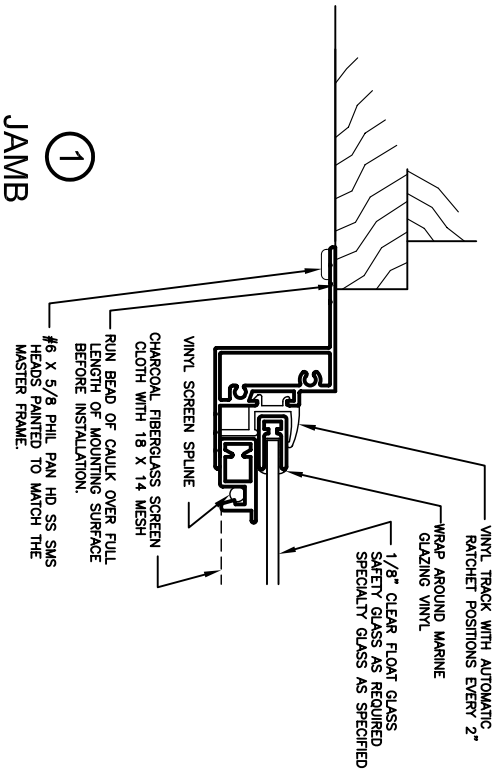

Storm Windows & Doors

Mon-Ray, Inc.  
 Phone: (800) 544-3646  
 Fax: (763) 546-8977  
 www.monray.com

2-LITE DH

FULL SCALE (11 x 17)

HALF SCALE (8-1/2 x 11)

MON-RAY MODEL 600 SERIES - EASTERN MOUNT  
 604 DOUBLE HUNG SHOWN

OPTIONAL  
 INSTALLATION

STANDARD WITH 1/8" CLEAR FLOAT GLASS

DRAWING  
 MR-600-802