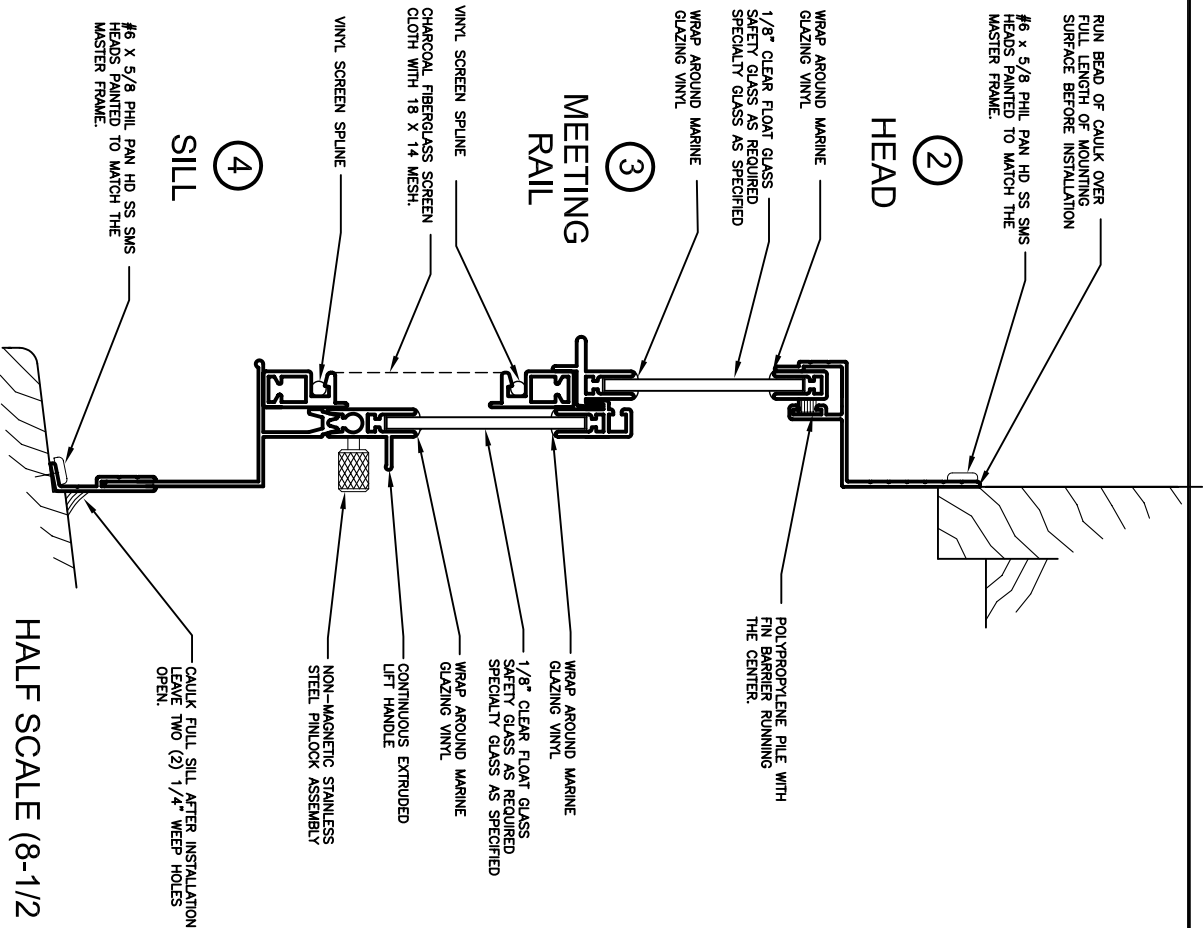

Storm Windows & Doors

Mon-Ray, Inc.  
 Phone: (800) 544-3646  
 Fax: (763) 546-8977  
 www.monray.com

2-LITE DH

FULL SCALE (11 x 17)

HALF SCALE (8-1/2 x 11)

MON-RAY MODEL 600 SERIES - EASTERN MOUNT  
 604 DOUBLE HUNG SHOWN

OPTIONAL  
 INSTALLATION

STANDARD WITH 1/8" CLEAR FLOAT GLASS

DRAWING  
 MR-600-802