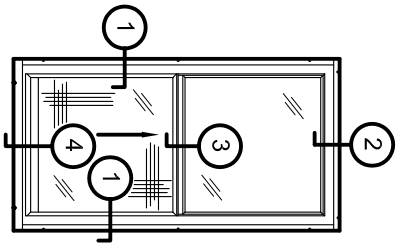

Storm Windows & Doors

Mon-Ray, Inc.
Phone: (800) 544-3646
Fax: (763) 546-8977
www.monray.com

2-LITE DH

FULL SCALE (11 x 17)

MON-RAY MODEL 600 SERIES - EASTERN MOUNT
604 DOUBLE HUNG SHOWN

OPTIONAL
INSTALLATION

STANDARD WITH 1/8" CLEAR FLOAT GLASS

DRAWING
MR-600-802