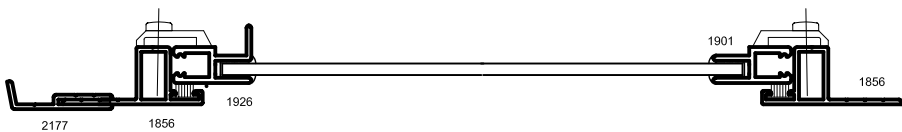

③
SILL

FULL SCALE (11 x 17)

HALF SCALE (8-1/2 x 11)

MON-RAY MODEL 603 - EXTERIOR REMOVABLE
BLIND STOP MOUNT

TYPICAL
DETAIL

STANDARD WITH 1/8" CLEAR FLOAT GLASS

DRAWING
MR-603-001