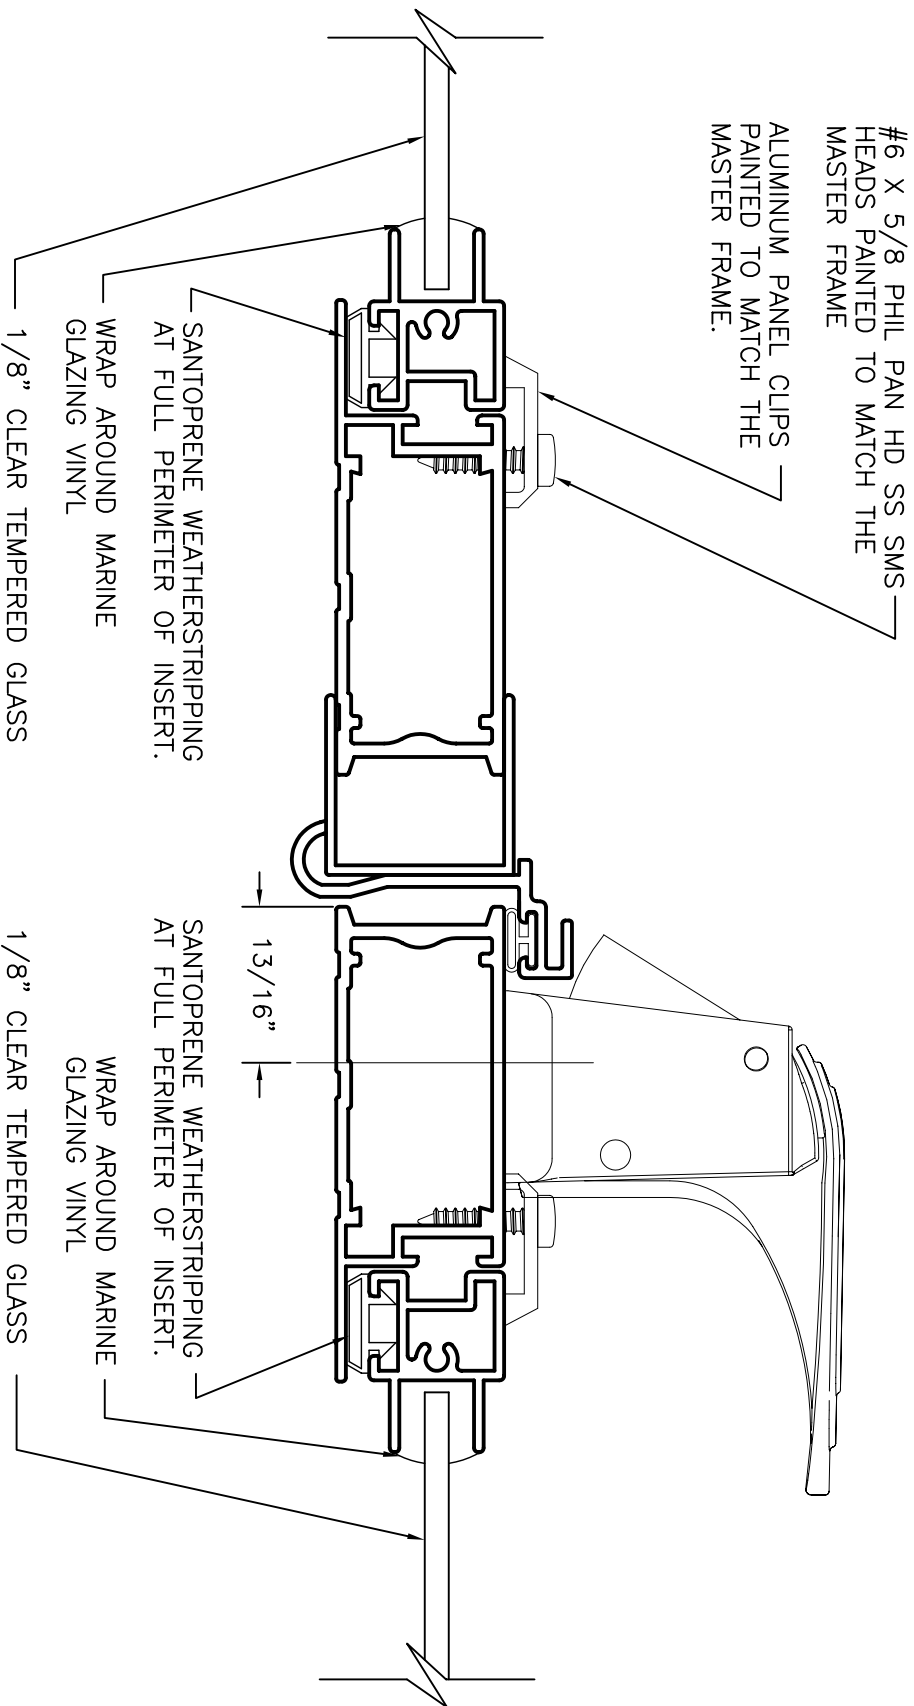

Storm Windows & Doors

Mon-Ray, Inc.  
Phone: (800) 544-3646  
Fax: (763) 546-8977  
www.monray.com

2x SCALE (11 x 17)

FULL SCALE (8-1/2 x 11)

MON-RAY MODEL 800 SERIES - ASTRAGAL MULLION  
HINGED DOUBLE DOORS (FRENCH STYLE)

ACCESSORIES  
DETAIL

DRAWING  
MR-800-010