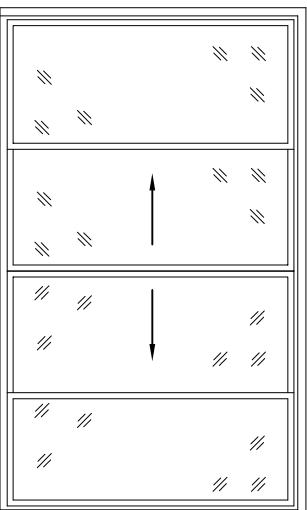

804-H  
12-LITE GRID

804-H  
18-LITE GRID

804-M  
3/4-VIEW  
SOLID KICKPANEL

804-M  
12-LITE GRID

804-P  
3/4-VIEW  
PROVINCIAL KICKPANEL

804-P  
12-LITE GRID

804-T  
3/4-VIEW  
TRADITIONAL KICKPANEL

804-T  
12-LITE GRID

804-R  
3/4-VIEW  
REVERSE KICKPANEL

804-R  
12-LITE GRID

804-X  
3/4-VIEW  
CROSSBUCK KICKPANEL

804-X  
12-LITE GRID

805  
PATIO STORM DOOR

805-31S  
PATIO STORM DOOR

805-3LC  
PATIO STORM DOOR

805-4LS  
PATIO STORM DOOR