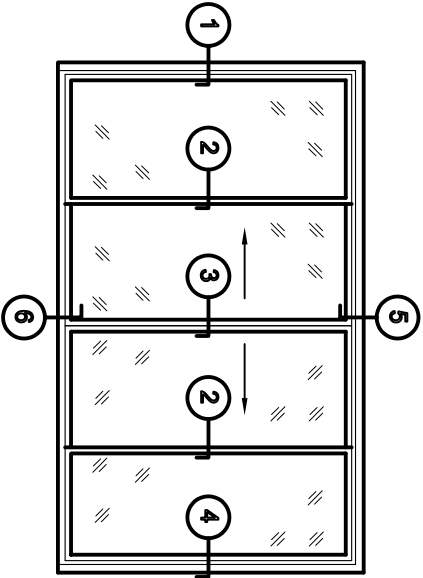

Storm Windows & Doors

Mon-Ray, Inc.
 Phone: (800) 544-3646
 Fax: (763) 546-8977
 www.monray.com

AS VIEWED FROM THE EXTERIOR

FULL SCALE (11 x 17)

HALF SCALE (8-1/2 x 11)

MON-RAY MODEL 805 - 4-LITE SLIDING PATIO STORM DOOR
 EXTERIOR MOUNT

TYPICAL
 DETAIL

STANDARD WITH 1/8" CLEAR TEMPERED GLASS
 OPTIONAL GLAZING INCLUDES 3/16" TEMPERED
 & 1/4" LAMINATED GLASS

DRAWING
 MR-805-004