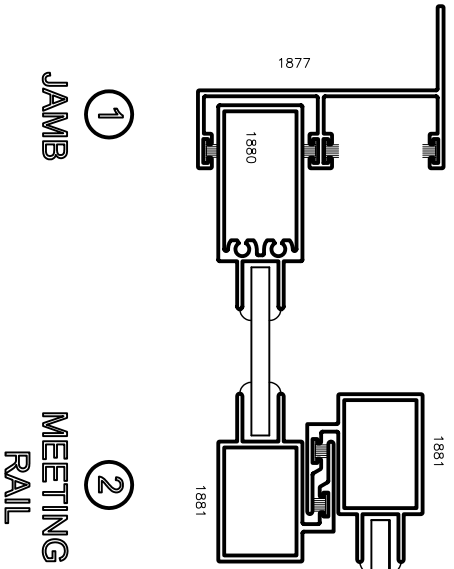

Storm Windows & Doors

Mon-Ray, Inc.
 Phone: (800) 544-3646
 Fax: (763) 546-8977
 www.monray.com

AS VIEWED FROM THE EXTERIOR

FULL SCALE (11 x 17)

HALF SCALE (8-1/2 x 11)

MON-RAY MODEL 805 - 4-LITE SLIDING PATIO STORM DOOR
 EXTERIOR MOUNT

TYPICAL
 DETAIL

STANDARD WITH 1/8" CLEAR TEMPERED GLASS
 OPTIONAL GLAZING INCLUDES 3/16" TEMPERED
 & 1/4" LAMINATED GLASS

DRAWING
 MR-805-004